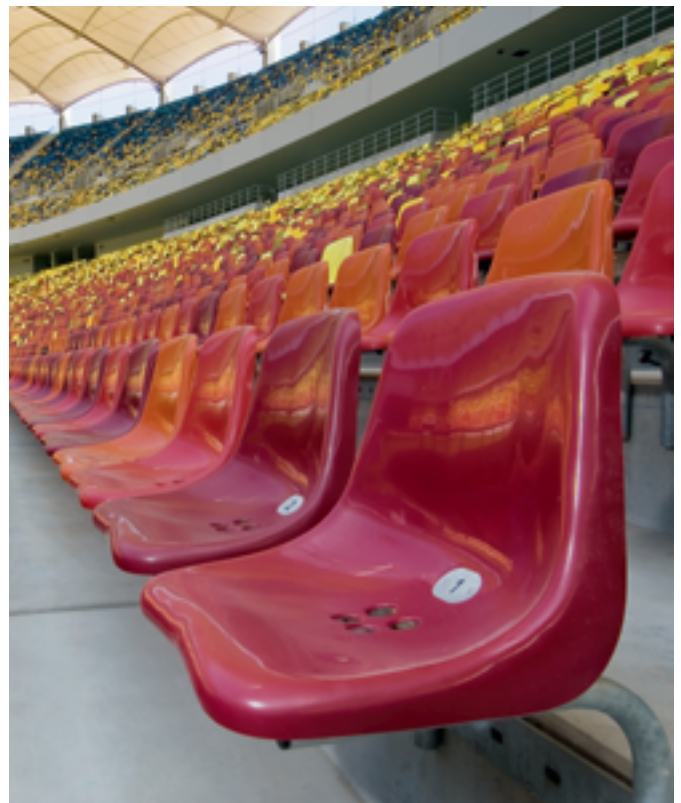

The seat is made of polyamide or polypropylene – materials that have excellent mechanical and physicochemical properties – and its supporting structure is made of corrosion-proof steel. The durability is increased by its strengthened edges.

Omega performs well in both indoor and outdoor facilities. In the latter, the additional advantages of the chair are drainage holes, which let rain and damp flow down the surface, leaving the seat clean and dry. Omega is suitable for various types of assembly, so it can be adjusted to almost every sports arena. This shell-type stadium seat combines practical and aesthetic qualities with high durability parameters.

Moreover, Omega HB conforms to the guidelines and requirements of FIFA, UEFA and the Polish Football Association.