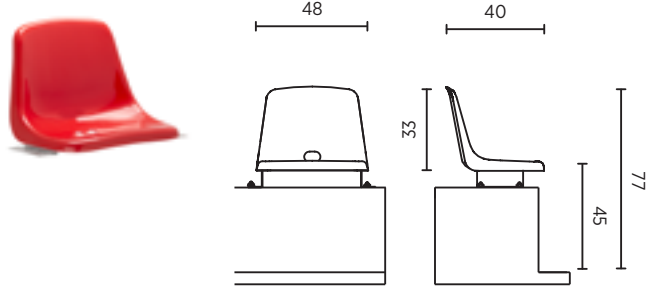

High Back

DIMENSIONS:

Omega Type D

High Back

DIMENSIONS:

ASSEMBLY OPTIONS:

Floor type:

Flat

Inclined

Tiered

Seating arrangement:

Straight

Fixing types:

To the step riser

to the step riser on a beam

To the floor