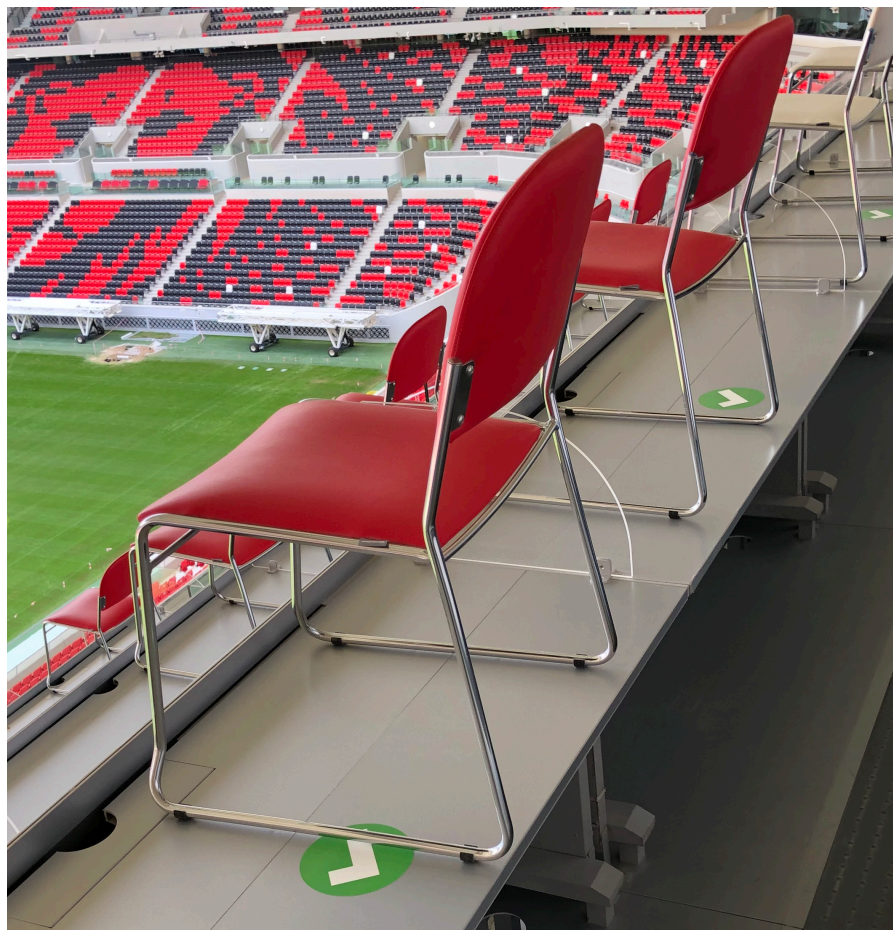

Omega performs well in both indoor and outdoor facilities. In the latter, the additional advantages of the chair are drainage holes, which let rain and damp flow down the surface, leaving the seat clean and dry. Omega is suitable for various types of assembly, so it can be adjusted to almost every sports arena. This shell-type stadium seat combines practical and aesthetic qualities with high durability parameters.

VIP - Premium Hospitality

Other Types of Seating

Extra Wide

Other Types of Seating

Easy Access Amenity & Media

YOUR ENGINEERING NEEDS... UNDER ONE ROOF.

We are Coastal Qatar and We are the Challengers.

© Copyright 2022 CQ TM