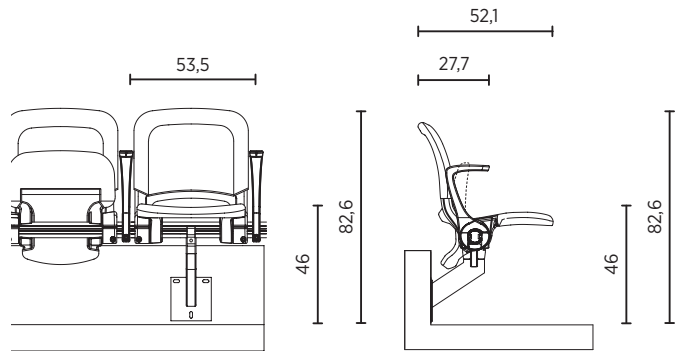

DIMENSIONS

Abacus Bronze / Silver

Abacus Gold

ASSEMBLY OPTIONS

Floor type:

Flat

Tiered

Seating arrangement: