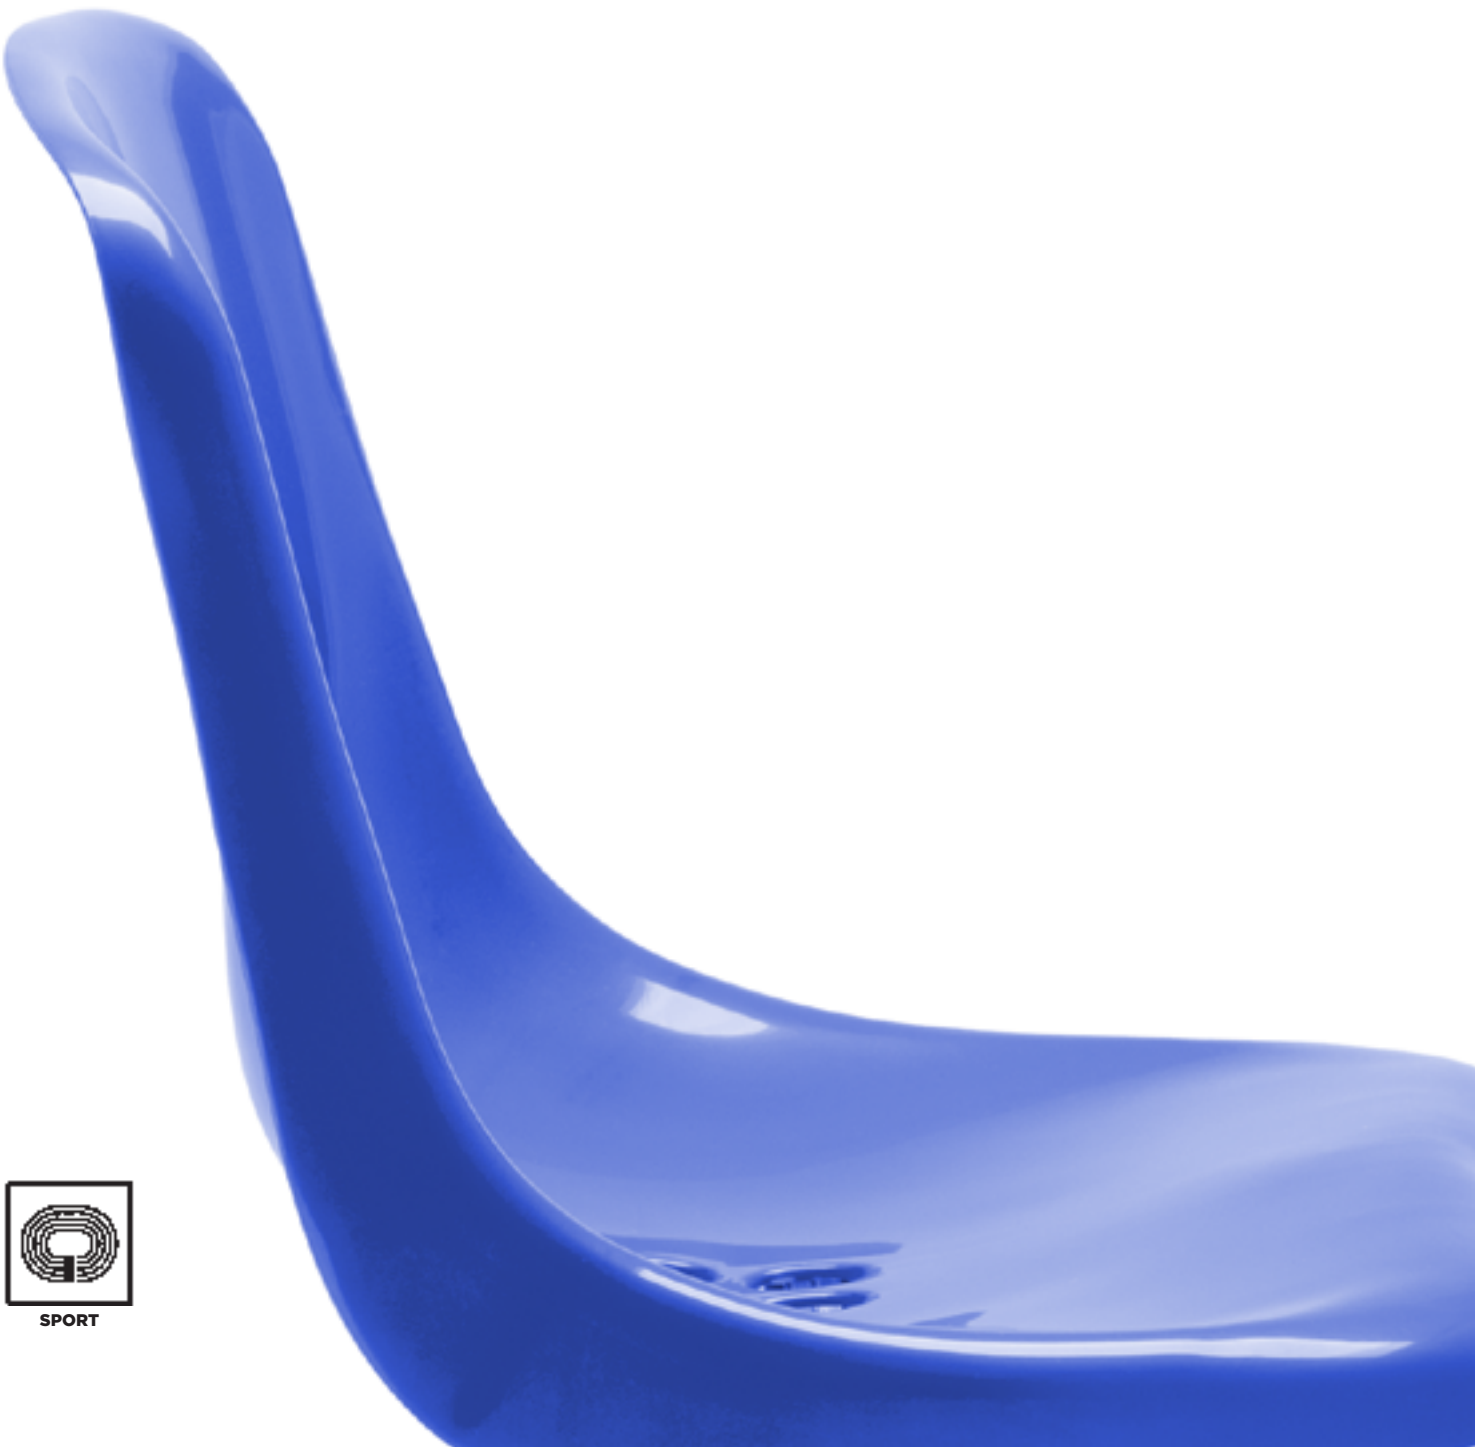

Abacus Bronze

The seat and backrest are made of through-dyed polypropylene, thanks to which the colours are more intensive and do not fade in different weather conditions. This applies to the whole range of available colours and has been confirmed by tests.

Abacus Silver

The Abacus Silver chair has all the advantages of the basic model. Additionally, to increase the user's comfort, both the backrest and seat have been equipped with upholstered pads filled with foam.

QUALITY & ENVIRONMENT

ISO 9001:2000

ISO 14001

Omega

SPORT

The Omega line comprises shell-type stadium seats characterised by high durability parameters and great weather resistance. Thanks to their classic look, the chairs are a perfect choice not only for stadiums and entertainment areas but also other sports facilities.

The seat is made of polyamide or polypropylene – materials that have excellent mechanical and physicochemical properties – and its supporting structure is made of corrosion-proof steel. The durability is increased by its strengthened edges.